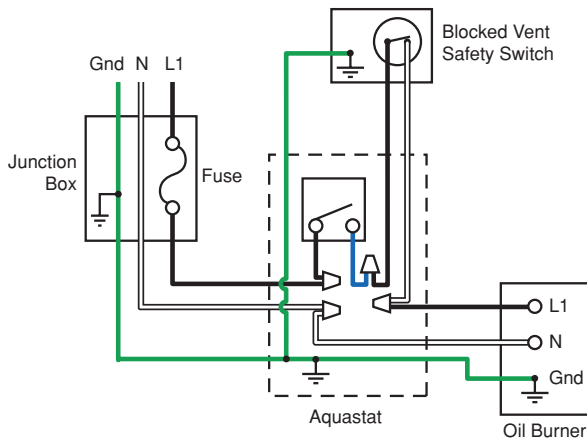

## WIRING DIAGRAM

### Oil Fired Residential Model OG32, OG50

White-Rodgers Aquastat  
**Model 11B76**

Honeywell Aquastat  
**Model L4006G**

White-Rodgers Aquastat  
**Model 11C30**

Honeywell Aquastat  
**Model L4081A**