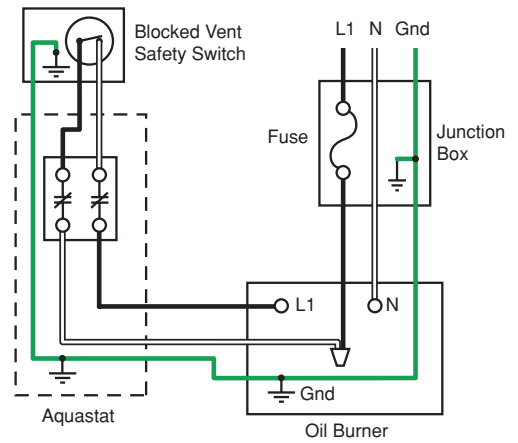

## WIRING DIAGRAM

### Oil Fired Residential Model OG32, OG50

White-Rodgers Aquastat  
**Model 11B76**

Honeywell Aquastat  
**Model L4006G**

White-Rodgers Aquastat  
**Model 11C30**

Honeywell Aquastat  
**Model L4081A**