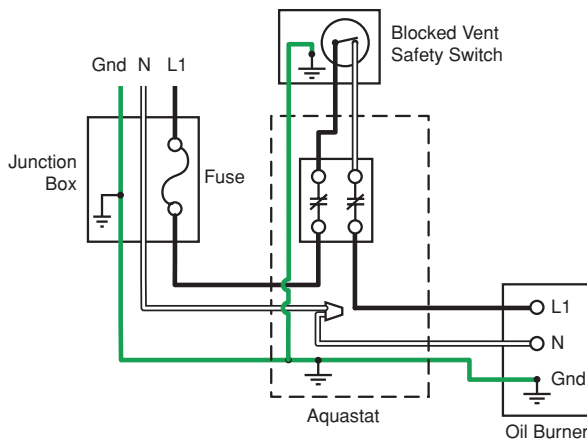

## WIRING DIAGRAM

### Oil Fired Residential Model OG32, OG50

White-Rodgers Aquastat  
**Model 11B76**

Honeywell Aquastat  
**Model L4006G**

White-Rodgers Aquastat  
**Model 11C30**

Honeywell Aquastat  
**Model L4081A**