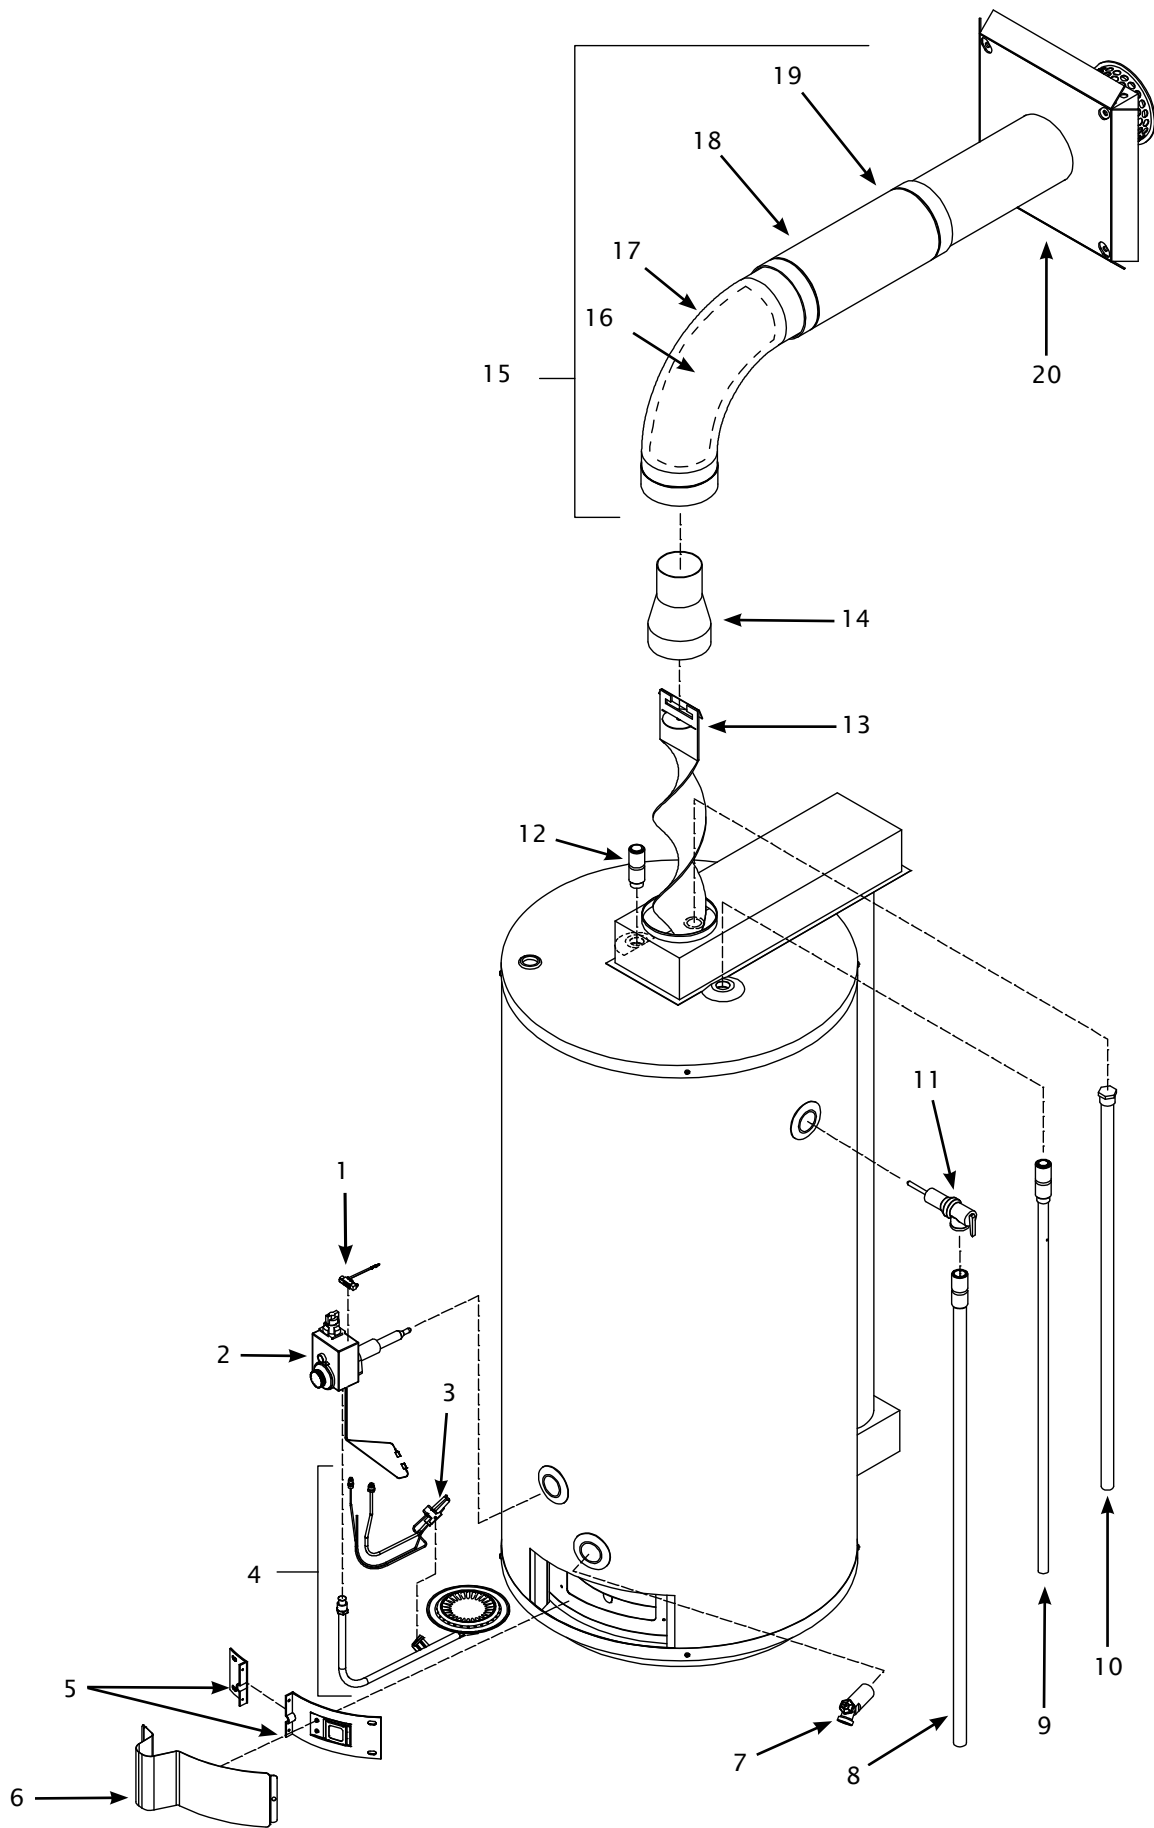

REPLACEMENT PARTS LIST