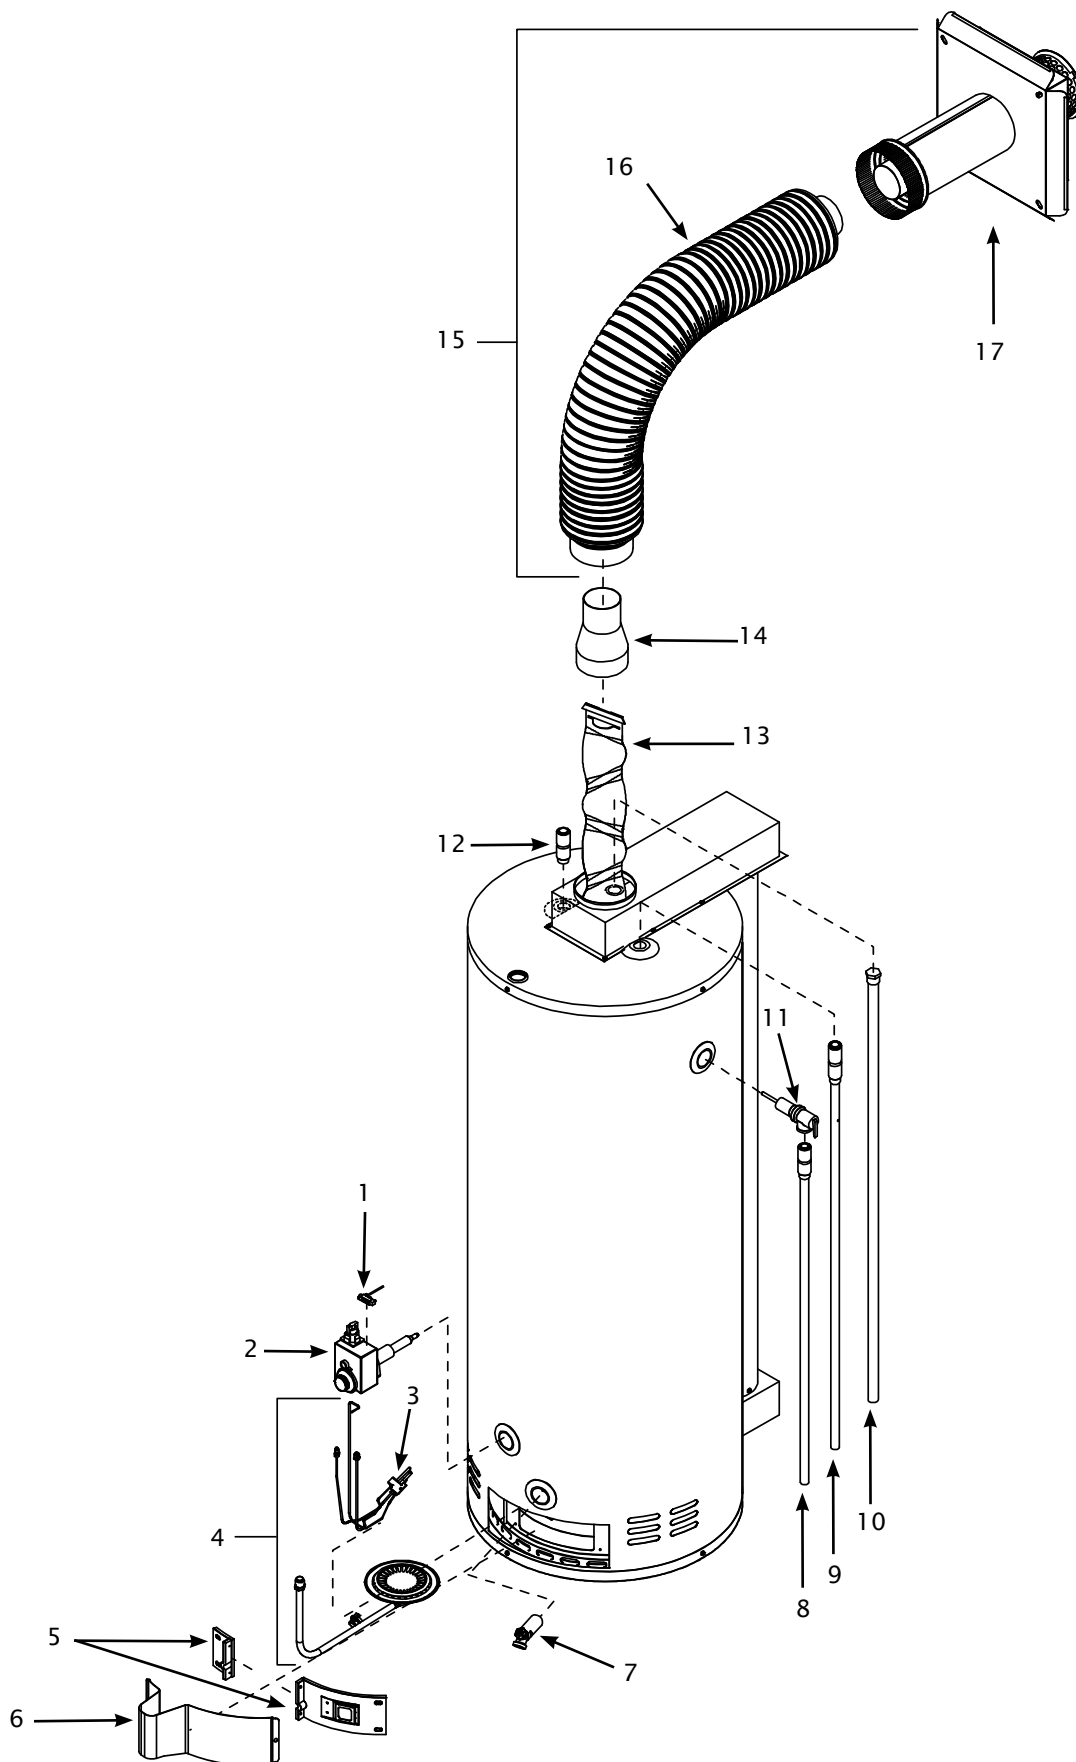

REPLACEMENT PARTS LIST

Giant

RESIDENTIAL RIGID DIRECT VENT GAS MODELS

50 gallons

UG50-36LEDV-N2U,
UG50-41LEDV-N2U,
UG50-36LEDV-P2U,
UG50-41LEDV-P2U

60 gallons

UG60-36MEDV-N2U,
UG60-41MEDV-N2U,
UG60-36MEDV-P2U,
UG60-41MEDV-P2U

I.D.	Part #	Description	Use With Models
1	56000145-A	Piezo ignitor	All
2	GCA32600	Gas control valve	All
3	56000068-A	Pilot/thermocouple assembly	All
4	06001202-A 06001211-A	Burner assembly	UG50-36, UG60-36 UG50-41, UG60-41
5	ADA05001	Inner access door	All
6	ADA04002	Outer access door	All
7	15000028-A	Brass drain valve	All
8	19000005-A 19000006-A	Overflow tube	UG50 UG60
9	DT005330	Dip tube	UG50, UG60
10	MS145320 MS145410	Magnesium anode	UG50 UG60
11	SV0Z4220	T&P relief valve	All
12	NP022241	Outlet nipple	All
13	06000032-A	Flue baffle	All
14	99000500-A	Flue reducer	All
15	VK2G7510	Complete vent kit	All
16	IE5G7980	Inner elbow	All
17	OE5G9980	Outer elbow	All
18	SK2G7510	Co-axial short vent kit	All
19	LK2G7510	Co-axial long vent kit	All
20	VC2G7510	Wind-tamer® vent cap	All

For PROPANE models, substitute the following:

I.D.	Part #	Description	Use With Models
2	56000125-A	Gas control valve	All
3	56000069-A	Pilot/thermocouple assembly	All
4	06001203-A 06001212-A	Burner assembly	UG50-36, UG60-36 UG50-41, UG60-41